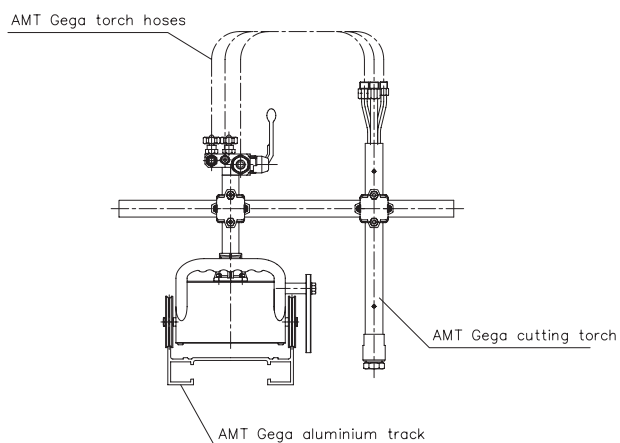

# CORTI MOBILE EQUIPMENT

AMT Gega also offers a portable flame cutting machine. The AMT Gega Corti offers a high level of flexibility with regards to its area of use. The light and robust aluminium casing offers the perfect housing for the speed controller, operated via a potentiometer.

Cutting is carried out by AMT Gega flame cutters in the SB range, tried and tested over many years. These were optimised to be adapted to the requirements of a compact cutting system.

The Corti is guided by a special aluminium rail, which is divided into sections with a maximum length of 6 metres.

ITEM NO.	111122	112221
<b>CONNECTION</b>		
Voltage (V)	230	115
Compressed air	optional	optional
Oxygen	G 1/2"	UNF 7/8" CGA
Gas	G 3/8" LH	UNF 9/16" LH CGA
<b>DIMENSIONS (mm)</b>		
Track width	220	220
Height	~ 360	~ 360
Width	~ 550	~ 550
Length	~ 300	~ 300
<b>ARM LENGTH (mm)</b>	230 – 535	230 – 535
<b>SPEED MAX. (mm / min)</b>	500	500
<b>WEIGHT (kg)</b>	22	22
<b>HEAT PROTECTION</b>	optional	optional