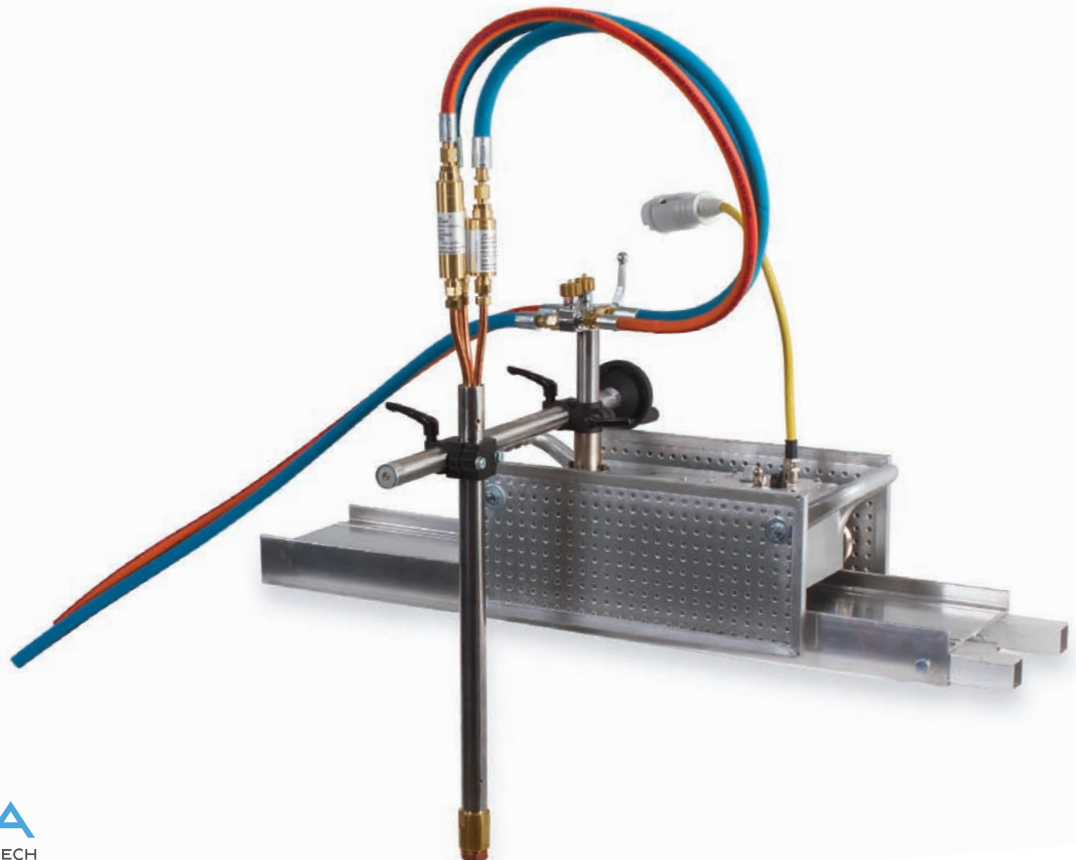

# MOBILE EQUIPMENT

Corti  
Corti gas control panel

# CORTI MOBILE EQUIPMENT

AMT Gega also offers a portable flame cutting machine. The AMT Gega Corti offers a high level of flexibility with regards to its area of use. The light and robust aluminium casing offers the perfect housing for the speed controller, operated via a potentiometer.

Cutting is carried out by AMT Gega flame cutters in the SB range, tried and tested over many years. These were optimised to be adapted to the requirements of a compact cutting system.

The Corti is guided by a special aluminium rail, which is divided into sections with a maximum length of 6 metres.

# GAS CONTROL PANEL MOBILE EQUIPMENT

AMT Gega also offers a portable flame cutting machine. The AMT Gega Corti offers a high level of flexibility with regards to your area of use. The light and robust aluminium casing offers the perfect housing for the speed controller operated via a potentiometer.