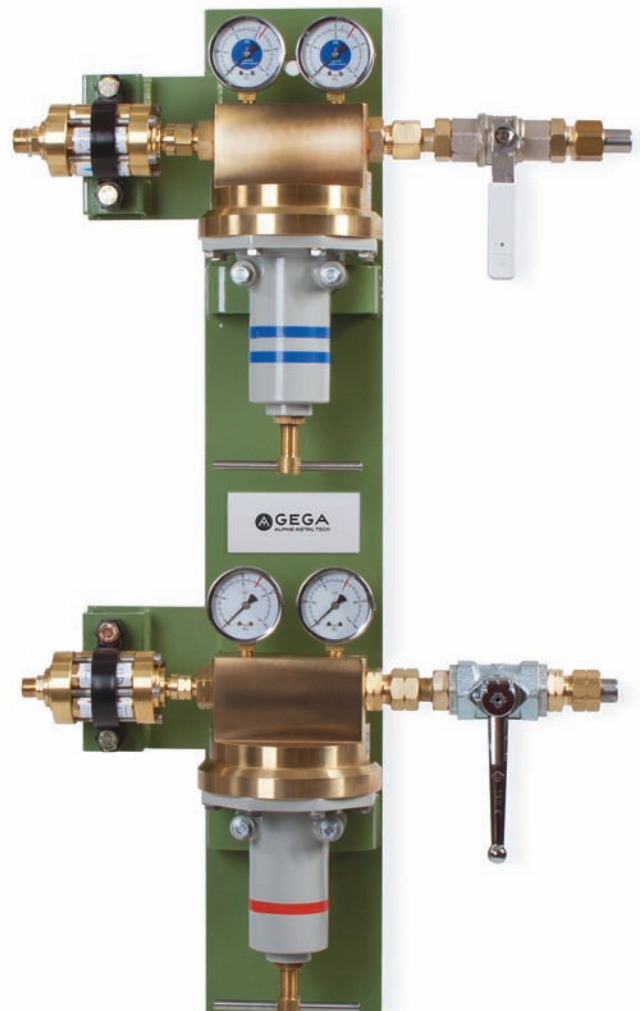

GAS CONTROL PANEL MOBILE EQUIPMENT

AMT Gega also offers a portable flame cutting machine. The AMT Gega Corti offers a high level of flexibility with regards to your area of use. The light and robust aluminium casing offers the perfect housing for the speed controller operated via a potentiometer.

Cutting is carried out by AMT Gega flame cutters in the SB range, tried and tested over many years. These were optimised to be adapted to the requirements of a compact cutting system. The Corti is guided by a special aluminium rail, which is divided into sections with a maximum length of 6 metres.